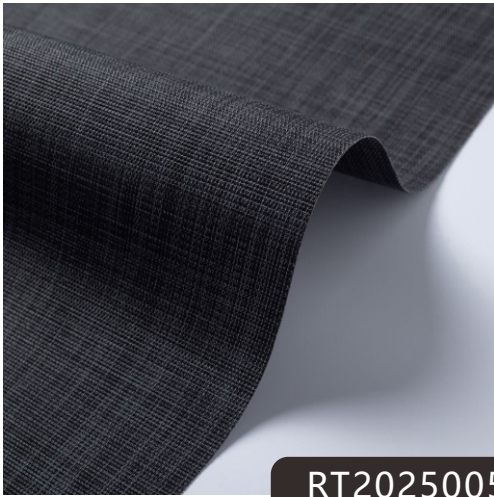

RT20250050

MATERIAL
Polyester30% +PVC 70%

STANDARD WIDTH
250CM 98"

MESH WEIGHT
410g/m² ±5%

BLACKOUT RATE
Average 5%