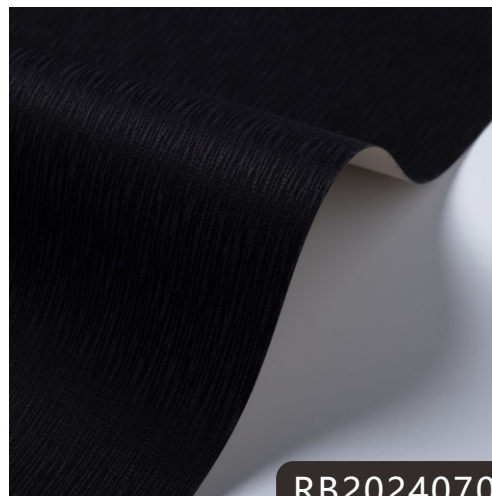

MATERIAL

ACRYLIC POLYMER 40 %
POLYESTER CHEMICAL
FIBER FABRIC 60%

MESH WEIGHT

350g/m² ±5%

STANDARD WIDTH

280CM 110"

BLACKOUT RATE

Blackout