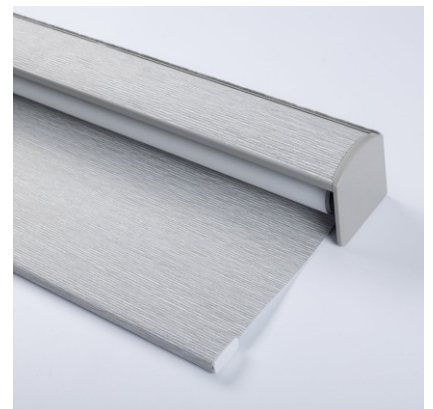

Available with both arc and square cassettes in either 3" or 4" size.

Controls will be on the outside end of each shade.

Center gap of 0.98" between shades.

Cassette inserts or wrap will be made to the maximum width of the fabric. Wider inserts must be spliced or railroaded.