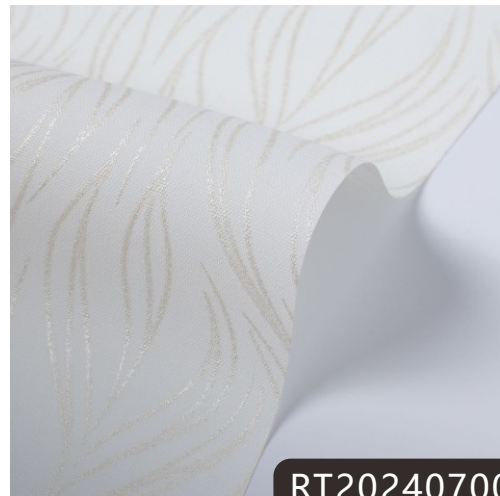

RT2024070012

MATERIAL
Polyester 100%

STANDARD WIDTH
280CM 110"

MESH WEIGHT
155g/m² ±5%

BLACKOUT RATE
Translucent