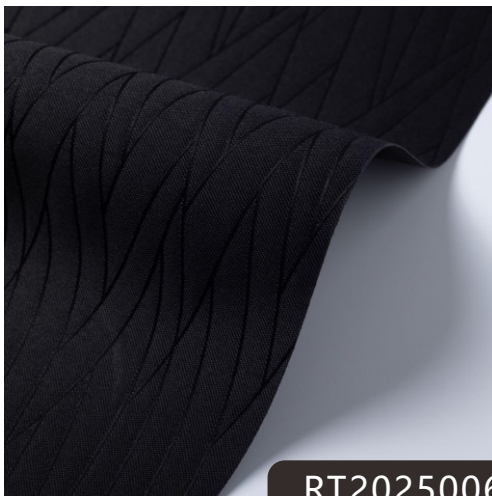

RT20250065

MATERIAL
Polyester 100%

MESH WEIGHT
210g/m² ±5%

STANDARD WIDTH
200CM 79"

BLACKOUT RATE
Translucent